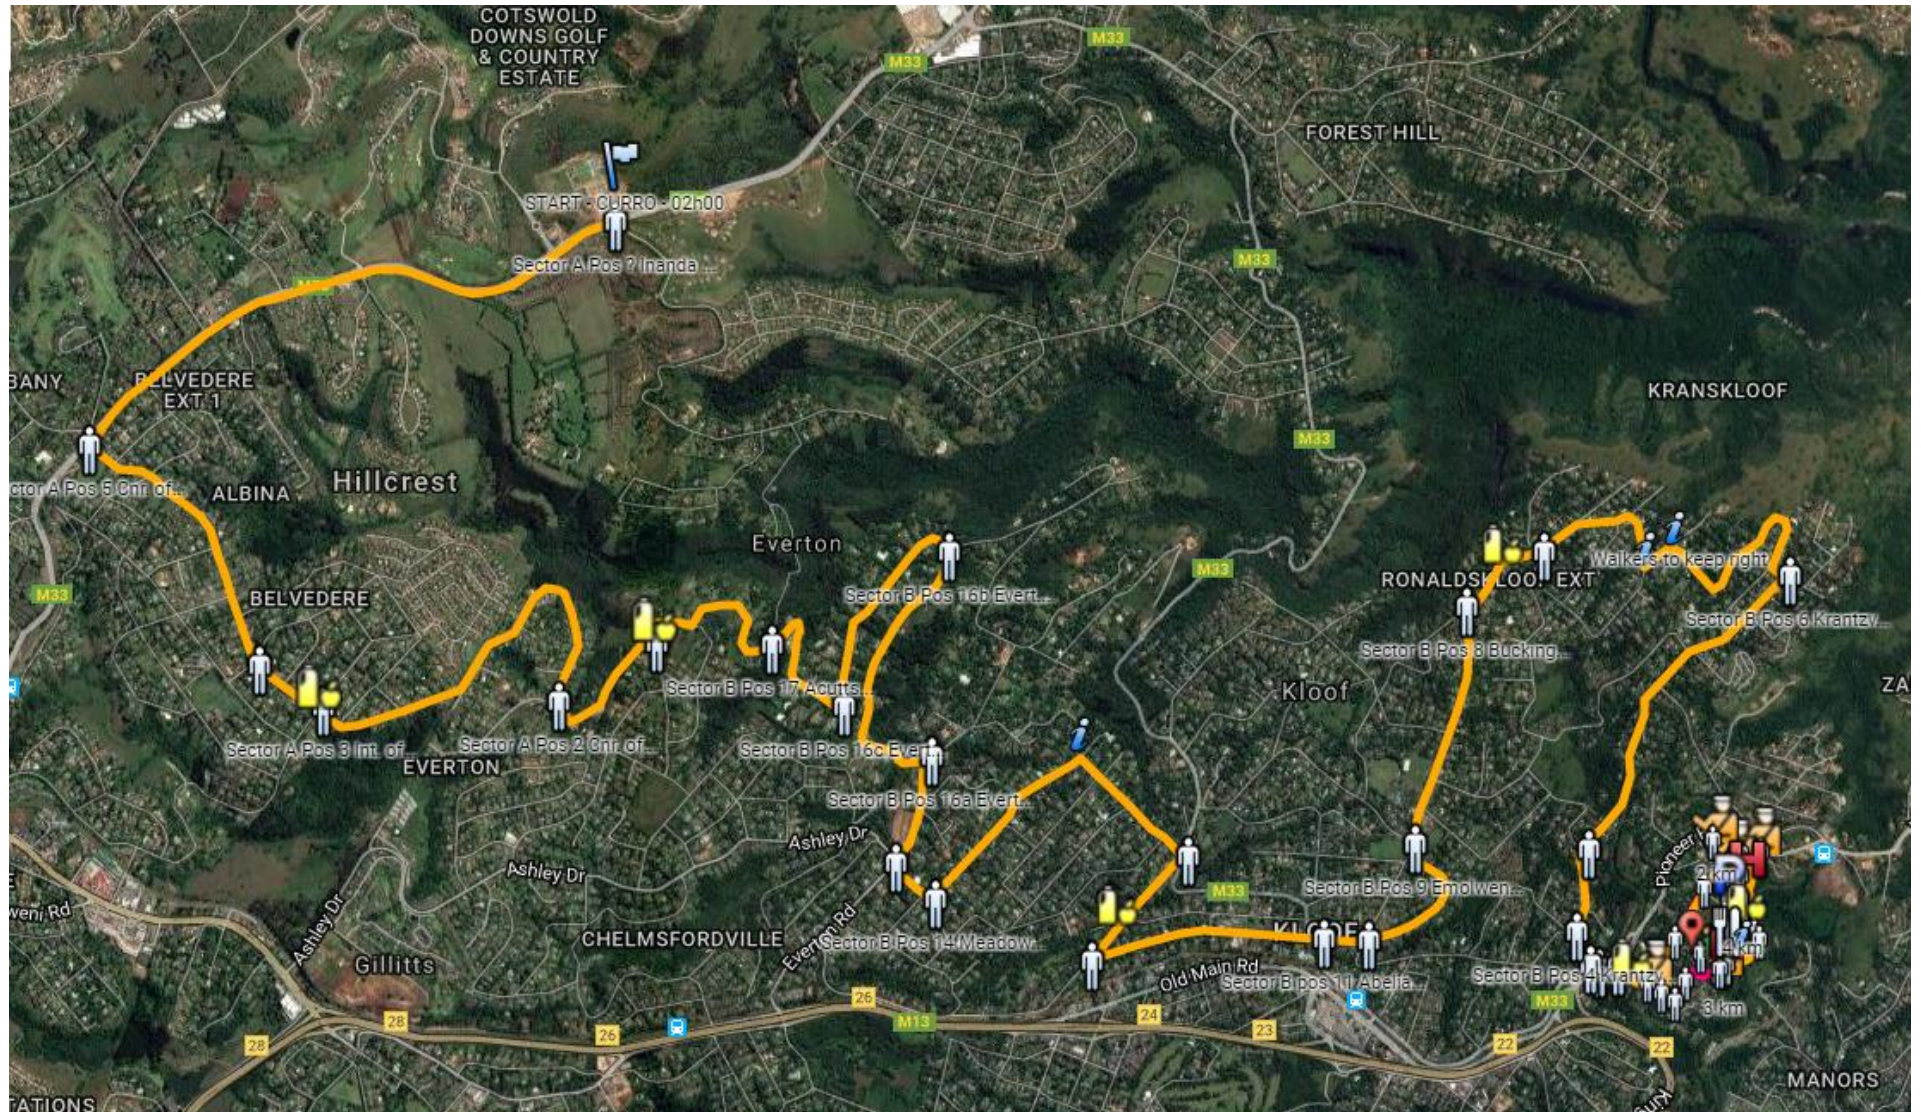

LONG WALK 2017 – REVISED AND UPDATED ROUTE MAP (Date 14.3.2017)

Click on Hyperlink to go to online Google Map

<https://drive.google.com/open?id=1DcViciNeCwQozAYZGSYRwt9tXYY&usp=sharing>